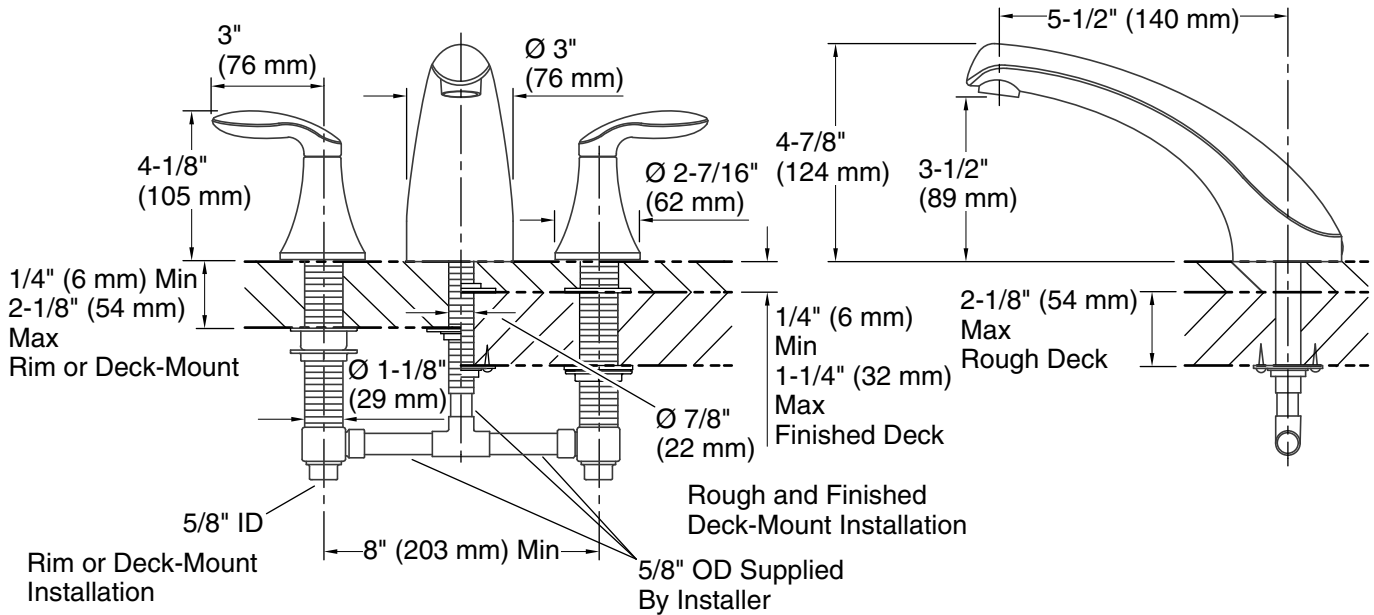

Technical Information

All product dimensions are nominal.

Notes

Install this product according to the installation instructions.

ADA, OBC, CSA B651 compliant when installed to the specific requirements of these regulations.